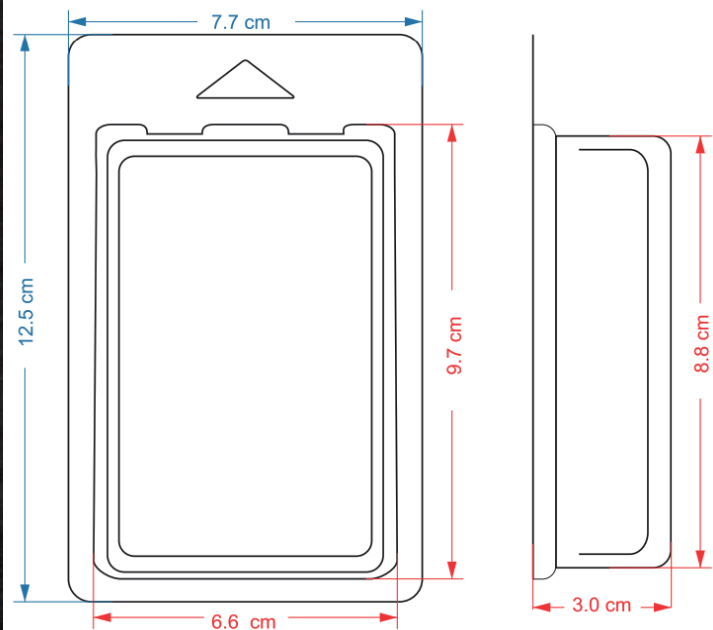

MEDIDA CAVIDAD: 3.6 x 7.8 x 2 cms.

CLAMSHELL L2

MATERIAL
PET TRANSPARENTE CALIBRE 12

MEDIDA TOTAL: 5.4 x 11 x 2.1 cms.
MEDIDA CAVIDAD: 4.2 x 8.3 x 1.6 cms.

CLAMSHELL L3

MATERIAL
PET TRANSPARENTE CALIBRE 15

MEDIDA TOTAL: 7.7 x 11.2 x 3.7 cms.

MEDIDA CAVIDAD: 6.5 x 8.2 x 3.2 cms.

tropak

(23) 7119.4576
(55) 4995.3220

CLAMSHELL L4

MATERIAL
PET TRANSPARENTE CALIBRE 15

MEDIDA TOTAL: 7.7 x 12.5 x 3 cms.

MEDIDA CAVIDAD: 6.6 x 9.7 x 3 cms.

CLAMSHELL L4.5

MATERIAL
PET TRANSPARENTE CALIBRE 15

MEDIDA TOTAL: 8.8 x 12.4 x 2.5 cms.

MEDIDA CAVIDAD: 6.4 x 9.2 x 2.5 cms.

tropak

(23) 7119.4576
(55) 4995.3220

CLAMSHELL L5

MATERIAL
PET TRANSPARENTE CALIBRE 15

MEDIDA TOTAL: 9.9 x 14.5 x 2.5 cms.
MEDIDA CAVIDAD: 8.4 x 12 x 2 cms.

tropak

 (23) 7119.4576
(55) 4995.3220

CLAMSHELL L6

MATERIAL:
PET TRANSPARENTE CALIBRE 20

MEDIDA TOTAL: 10.1 x 15 x 4 cms.
MEDIDA CAVIDAD: 8.5 x 10.4 x 4 cms.