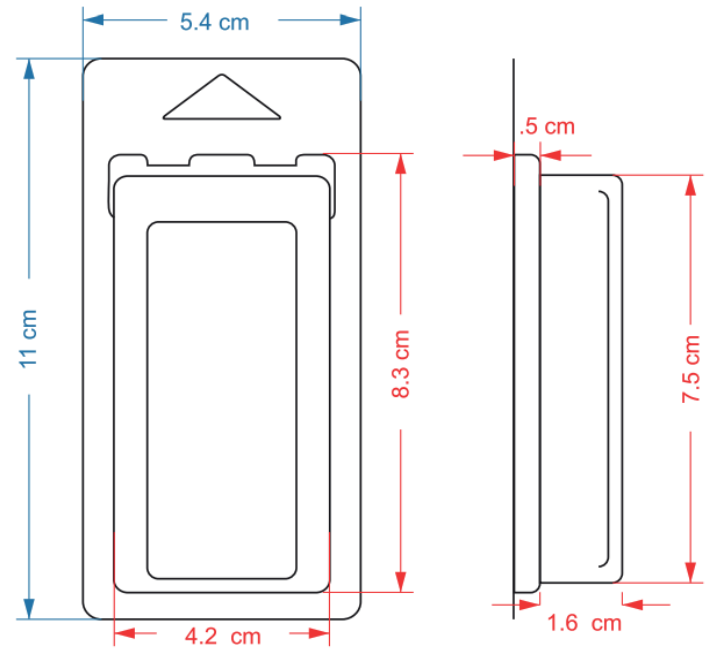

MEDIDA CAVIDAD: 3.6 x 7.8 x 2 cms.

CLAMSHELL L2

MATERIAL
PET TRANSPARENTE CALIBRE 12

MEDIDA TOTAL: 5.4 x 11 x 2.1 cms.
MEDIDA CAVIDAD: 4.2 x 8.3 x 1.6 cms.

CLAMSHELL L3

MATERIAL
PET TRANSPARENTE CALIBRE 15

MEDIDA TOTAL: 7.7 x 11.2 x 3.7 cms.

MEDIDA CAVIDAD: 6.5 x 8.2 x 3.2 cms.

tropak

(23) 7119.4576
(55) 4995.3220

CLAMSHELL L4

MATERIAL
PET TRANSPARENTE CALIBRE 15

MEDIDA TOTAL: 7.7 x 12.5 x 3 cms.

MEDIDA CAVIDAD: 6.6 x 9.7 x 3 cms.

CLAMSHELL L4.5

MATERIAL
PET TRANSPARENTE CALIBRE 15

MEDIDA TOTAL: 8.8 x 12.4 x 2.5 cms.

MEDIDA CAVIDAD: 6.4 x 9.2 x 2.5 cms.

tropak

(23) 7119.4576
(55) 4995.3220

CLAMSHELL L5

MATERIAL
PET TRANSPARENTE CALIBRE 15

MEDIDA TOTAL: 9.9 x 14.5 x 2.5 cms.
MEDIDA CAVIDAD: 8.4 x 12 x 2 cms.

tropak

 (23) 7119.4576
(55) 4995.3220

CLAMSHELL L6

MATERIAL:
PET TRANSPARENTE CALIBRE 20

MEDIDA TOTAL: 10.1 x 15 x 4 cms.
MEDIDA CAVIDAD: 8.5 x 10.4 x 4 cms.