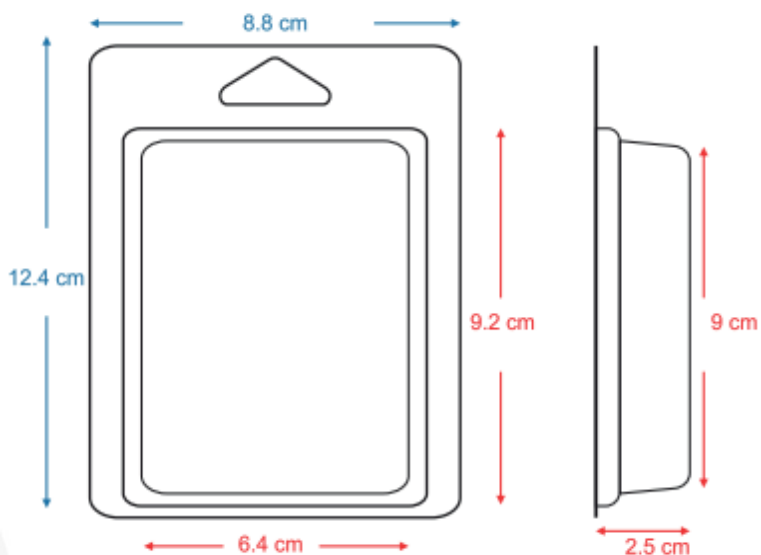

MEDIDA CAVIDAD: 3.6 x 7.8 x 2 cms.

CLAMSHELL L2

MATERIAL
PET TRANSPARENTE CALIBRE 12

MEDIDA TOTAL: 5.4 x 11 x 2.1 cms.
MEDIDA CAVIDAD: 4.2 x 8.3 x 1.6 cms.

CLAMSHELL L3

MATERIAL
PET TRANSPARENTE CALIBRE 15

MEDIDA TOTAL: 7.7 x 11.2 x 3.7 cms.

MEDIDA CAVIDAD: 6.5 x 8.2 x 3.2 cms.

tropak

(23) 7119.4576
(55) 4995.3220

CLAMSHELL L4

MATERIAL
PET TRANSPARENTE CALIBRE 15

MEDIDA TOTAL: 7.7 x 12.5 x 3 cms.

MEDIDA CAVIDAD: 6.6 x 9.7 x 3 cms.

CLAMSHELL L4.5

MATERIAL
PET TRANSPARENTE CALIBRE 15

MEDIDA TOTAL: 8.8 x 12.4 x 2.5 cms.

MEDIDA CAVIDAD: 6.4 x 9.2 x 2.5 cms.

tropak

(23) 7119.4576
(55) 4995.3220

CLAMSHELL L5

MATERIAL
PET TRANSPARENTE CALIBRE 15

MEDIDA TOTAL: 9.9 x 14.5 x 2.5 cms.
MEDIDA CAVIDAD: 8.4 x 12 x 2 cms.

tropak

 (23) 7119.4576
(55) 4995.3220

CLAMSHELL L6

MATERIAL:
PET TRANSPARENTE CALIBRE 20

MEDIDA TOTAL: 10.1 x 15 x 4 cms.
MEDIDA CAVIDAD: 8.5 x 10.4 x 4 cms.