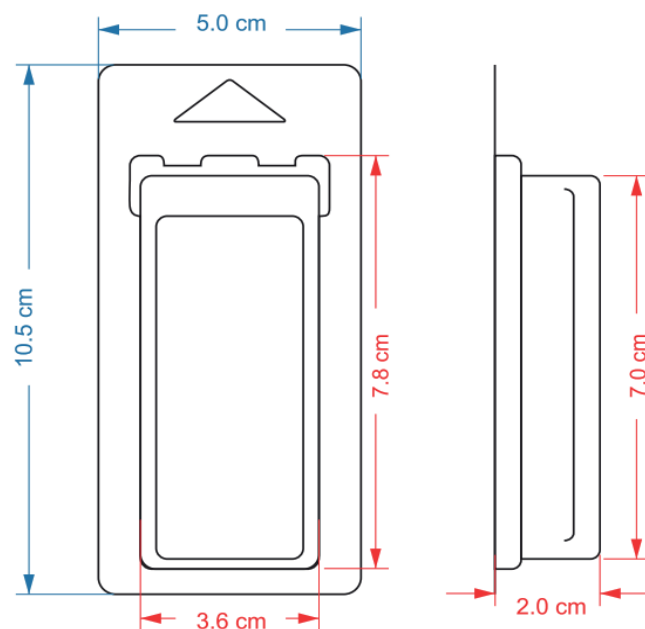

CLAMSHELL L1

MATERIAL
PET TRANSPARENTE CALIBRE 12

MEDIDA TOTAL: 5 x 10.5 x 2 cms.

MEDIDA CAVIDAD: 3.6 x 7.8 x 2 cms.